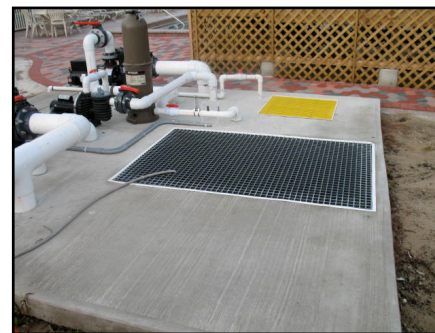

Optional Tank Covers

- Fiberglass Grate Cover

- Fiberglass Landscape Cover or
- Aluminum Pedestrian Hatch Cover *

- Fiberglass Hood Cover*

*Hinged, lockable, with handle option

Description	Capacity in Gallons
W x L x H	Part # with 6" Freeboard
2' x 2' x 3'	FPK-90-75 75
2' x 2' x 5'	FPK-90-135 135
3' x 3' x 3'	FPK-90-165 165
2' x 4' x 5'	FPK-90-234 234
2' x 4' x 6'	FPK-90-286 286
4' x 4' x 3'	FPK-90-300 300
4' x 4' x 4'	FPK-90-420 420
4' x 4' x 5'	FPK-90-540 540
4' x 4' x 6'	FPK-90-660 660
4' x 6' x 5'	FPK-90-700 700
4' x 6' x 6'	FPK-90-835 835
4' x 6' x 7'	FPK-90-970 970
4' x 8' x 3'	FPK-90-535 535
4' x 8' x 6'	FPK-90-1080 1080
5' x 5' x 7'	FPK-90-1575 1575
7.5' x 7.5' x 5'	FPK-90-1650 1650
7.5' x 7.5' x 6'	FPK-90-2020 2020
7.5' x 7.5' x 6.5'	FPK-90-2205 2205