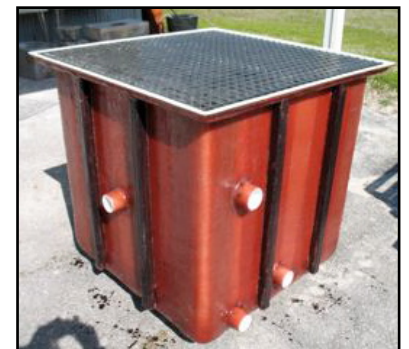

HEAVY DUTY FIBERGLASS COLLECTOR TANKS

14879 SW 111th St.
Dunnellon, FL 34432
352-465-0236
352-465-0239 FAX

- Integrated Soc x Soc Sch 40 outlets configured to required elevations
- Add your own float valves, auto-fill and level sensors
- Landscape or pedestrian hatch cover options
- Durable smooth gelcoat interior
- Premium fiberglass & resin for maximum structural strength
- Fast installation
- Fabricated to your project specifications
- Custom designs fabricated -- Call us today!

Optional Tank Covers

- Fiberglass Grate Cover

- Fiberglass Landscape Cover or
- Aluminum Pedestrian Hatch Cover *

- Fiberglass Hood Cover*

*Hinged, lockable, with handle option

Description	Capacity in Gallons
W x L x H	Part # with 6" Freeboard
2' x 2' x 3'	FPK-90-75 75
2' x 2' x 5'	FPK-90-135 135
3' x 3' x 3'	FPK-90-165 165
2' x 4' x 5'	FPK-90-234 234
2' x 4' x 6'	FPK-90-286 286
4' x 4' x 3'	FPK-90-300 300
4' x 4' x 4'	FPK-90-420 420
4' x 4' x 5'	FPK-90-540 540
4' x 4' x 6'	FPK-90-660 660
4' x 6' x 5'	FPK-90-700 700
4' x 6' x 6'	FPK-90-835 835
4' x 6' x 7'	FPK-90-970 970
4' x 8' x 3'	FPK-90-535 535
4' x 8' x 6'	FPK-90-1080 1080
5' x 5' x 7'	FPK-90-1575 1575
7.5' x 7.5' x 5'	FPK-90-1650 1650
7.5' x 7.5' x 6'	FPK-90-2020 2020
7.5' x 7.5' x 6.5'	FPK-90-2205 2205