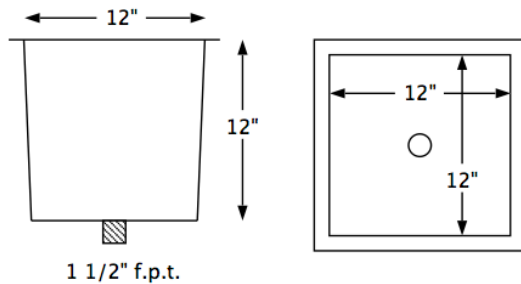

FIBERGLASS PRECOAT POTS

- Durable smooth gelcoat interior
- Premium fiberglass and resin for maximum structural strength
- Schedule 40 Female Adaptor Bottom Outlet
- Fast Installation

6 gallon Precoat Pot

part # fpk-70-100

34 gallon Precoat Pot

with 2" - part # fpk-70-101
with 3" - part # fpk-70-102

Smooth 30 mil. white
gelcoat interior finish
3/8" multiple layers fiberglass