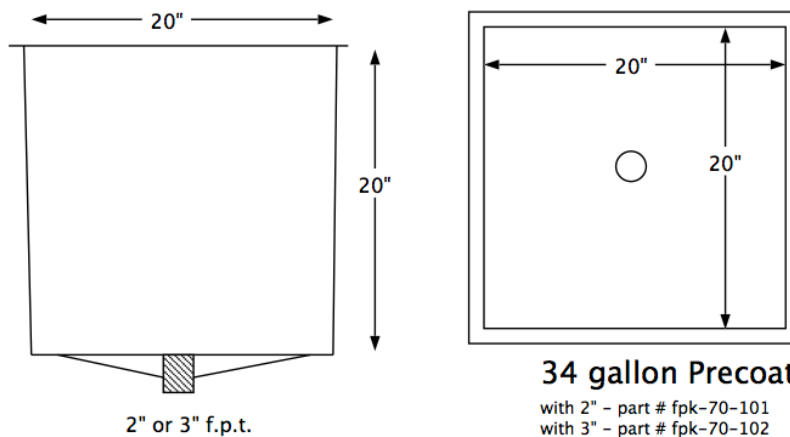

FIBERGLASS PRECOAT POTS

- Durable smooth gelcoat interior
- Premium fiberglass and resin for maximum structural strength
- Schedule 40 Female Adaptor Bottom Outlet
- Fast Installation

6 gallon Precoat Pot

part # fpk-70-100

34 gallon Precoat Pot

with 2" - part # fpk-70-101
with 3" - part # fpk-70-102

Smooth 30 mil. white
gelcoat interior finish
3/8" multiple layers fiberglass